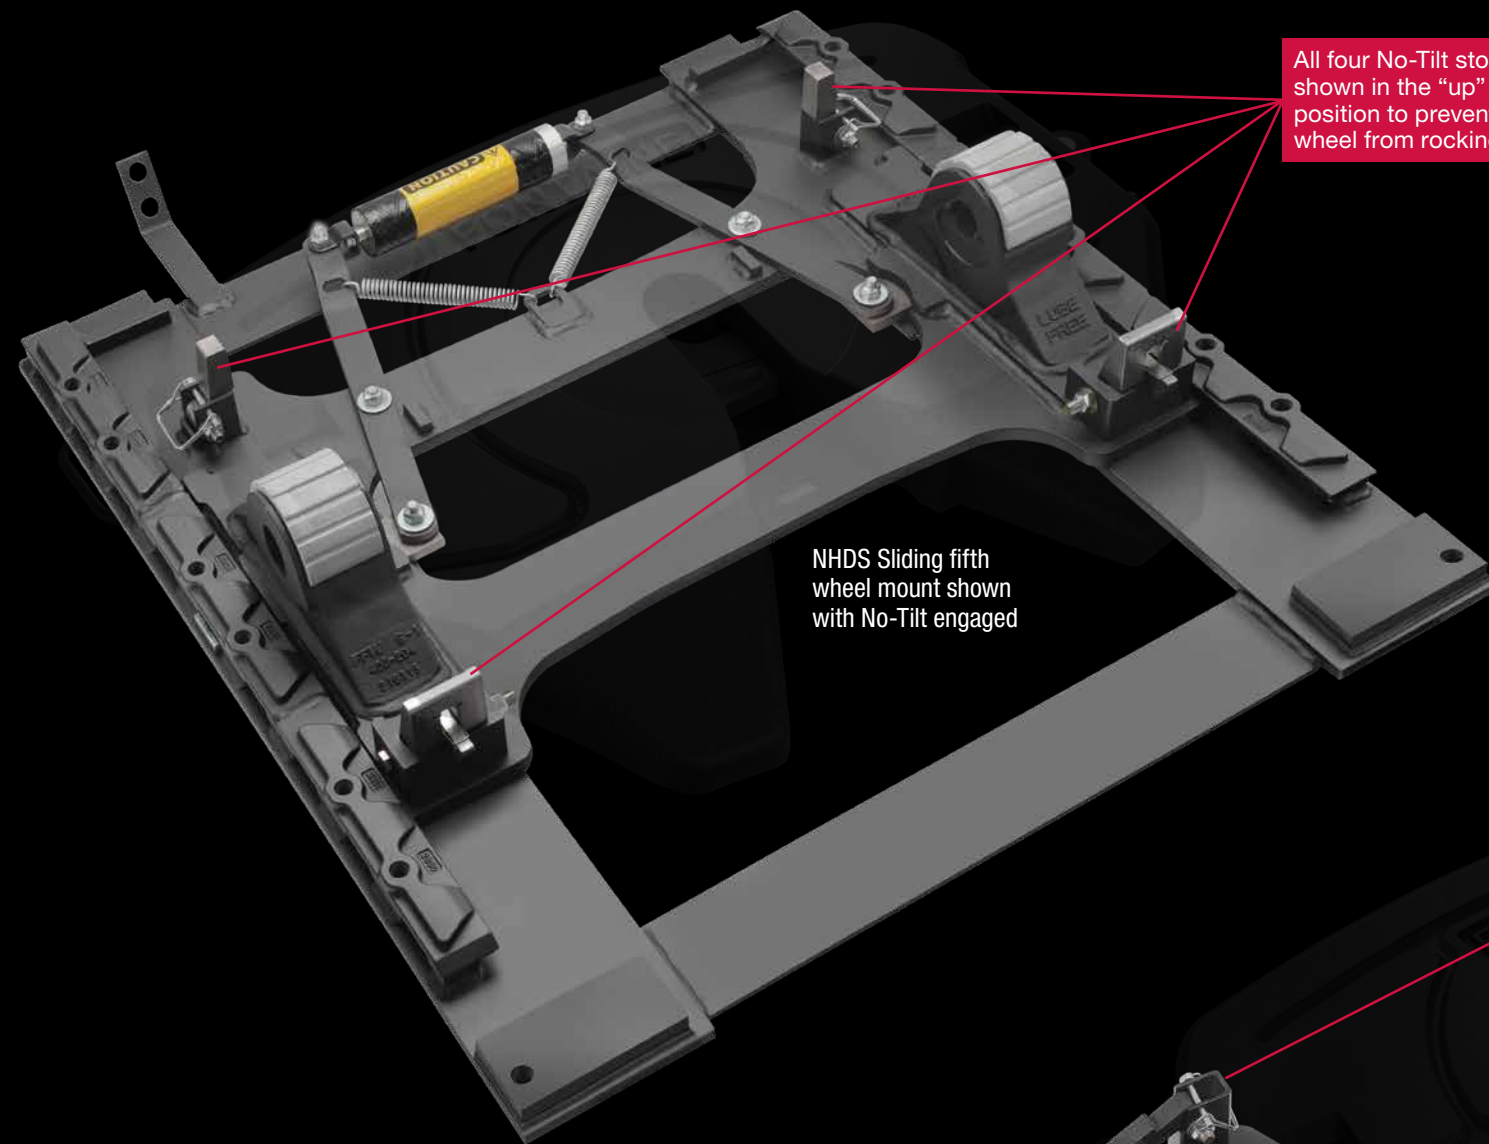

FONTAINE ADVANCED DESIGN NO-TILT FIFTH WHEELS

Built tough and easy to operate

NHDS Sliding fifth wheel mount shown with No-Tilt engaged

All four No-Tilt stops are shown in the "up" or engaged position to prevent the fifth wheel from rocking