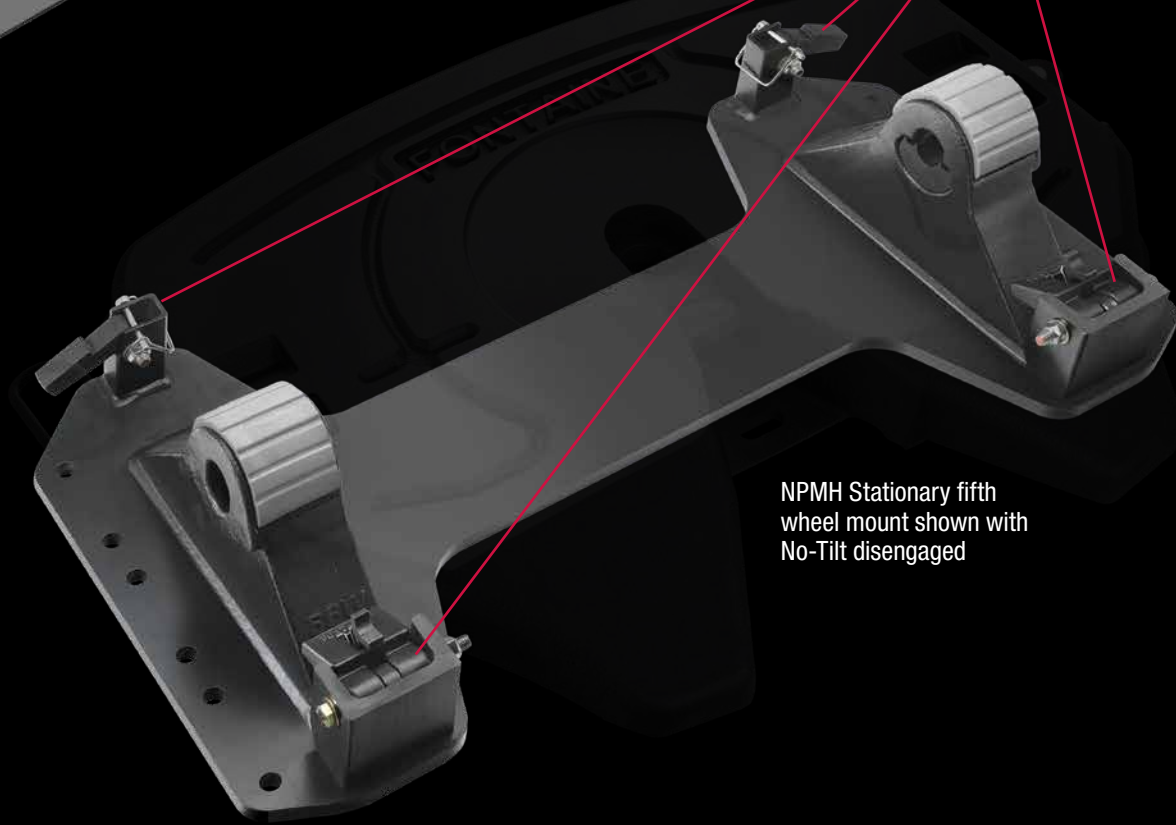

# FONTAINE ADVANCED DESIGN NO-TILT FIFTH WHEELS

Built tough and easy to operate

NHDS Sliding fifth wheel mount shown with No-Tilt engaged

All four No-Tilt stops are shown in the "up" or engaged position to prevent the fifth wheel from rocking

Simply disengage the four stops to switch from a No-Tilt to a rocking fifth wheel. **Quick. Easy. NO TOOLS.**

All four No-Tilt stops are shown in the "down" or disengaged position to allow the fifth wheel to rock back and forth